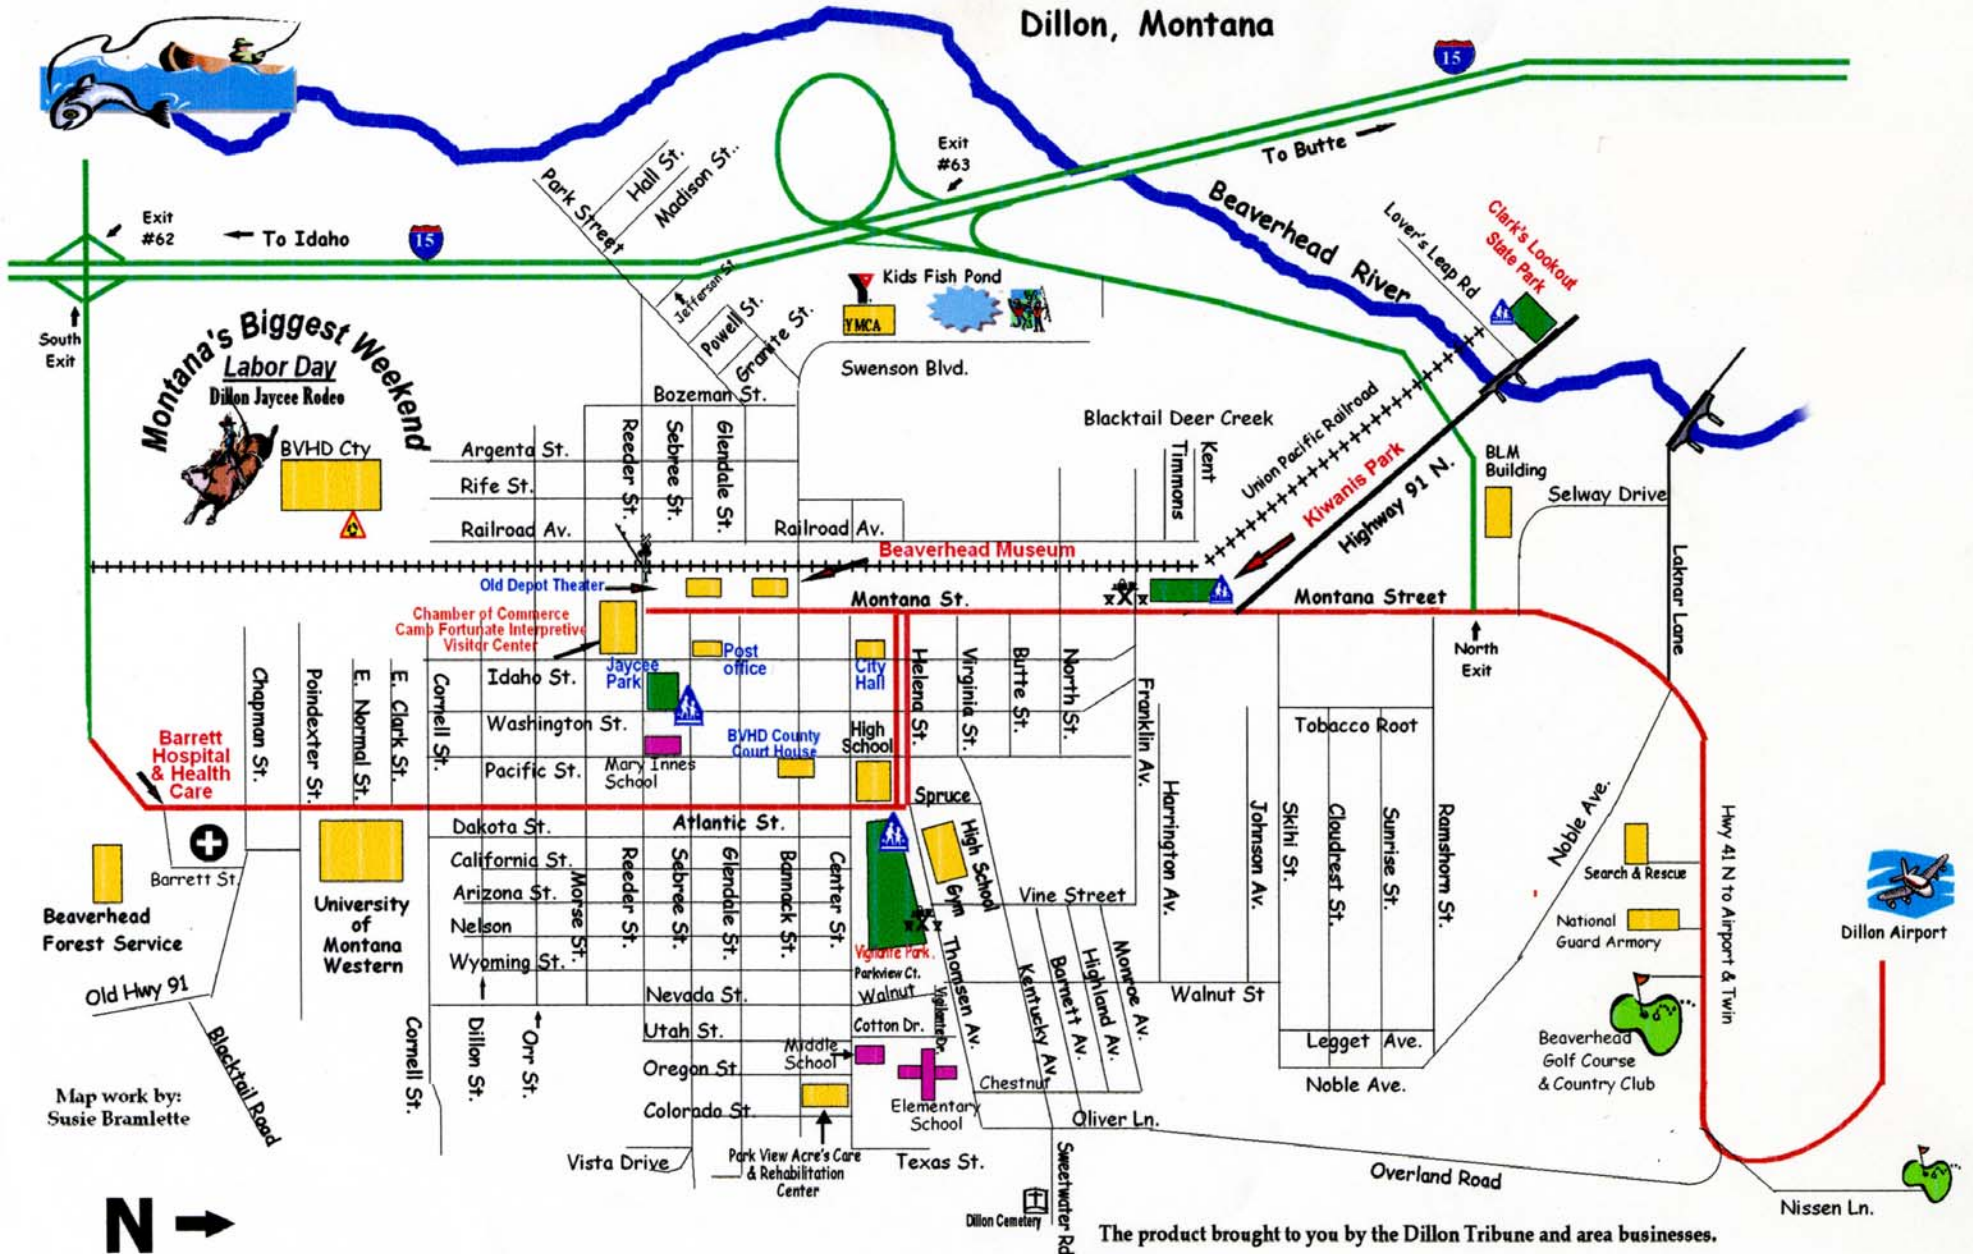

Tom Bramlette, Broker/Owner

8 S. Idaho Street
 PO Box 230
 Dillon, MT 59725
 (406) 683-4316

www.bramlettecompany.com

Sales Associates

Vana Taylor	925-1989
Keith Handlos	925-1814
Tom Nelson	925-2805
Cory Lamey	832-3351
Kari Lamey	491-1800
Justin Hartman	925-1684

The product brought to you by the Dillon Tribune and area businesses.