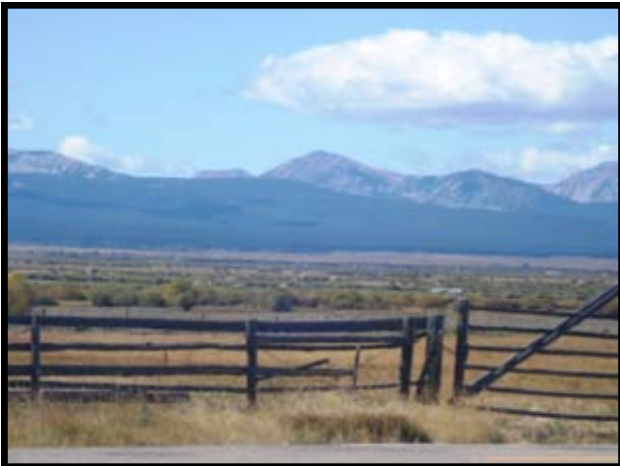

East Big Hole Gem
Jackson, Montana

Offered at ~~\$225,000~~
Price Reduced \$185,000

This quaint A-frame cabin is 1,040± square feet with 2 bedrooms and 1 bathroom situated on 1± acre. Located outside the small ranching community of Jackson in Beaverhead County this is a recreational retreat! Several streams, lakes, and the surrounding Beaverhead and Pioneer Mountains offer fishing, hunting, hiking, and winter activities such as skiing and snowmobiling. Considered by many to be the finest outdoor recreation area in the state.

2008 Taxes: \$663.22

Property Listed by Tom Bramlette
Cell (406) 660-4316

East Big Hole Gem
Jackson, Montana

8 S. Idaho - PO Box 230 - Dillon, MT 59725
www.bramlettecompany.com

Phone 406-683-4316
Fax 406-683-9836