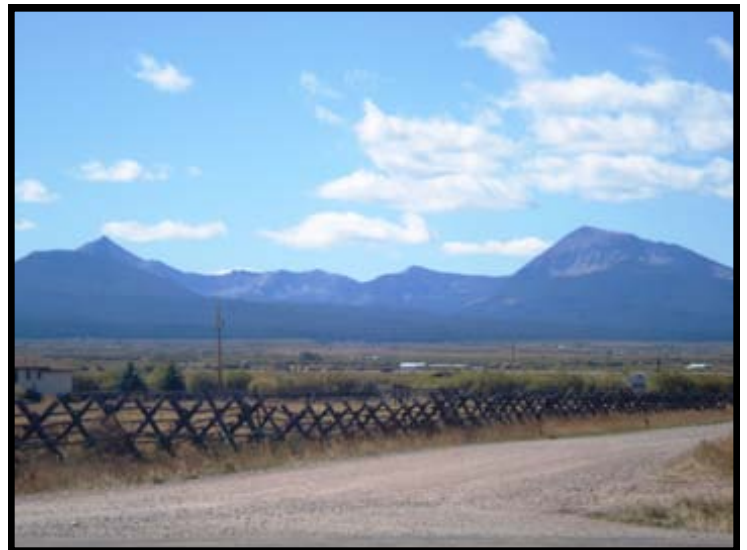

Property Listed by Tom Bramlette
Cell (406) 660-4316