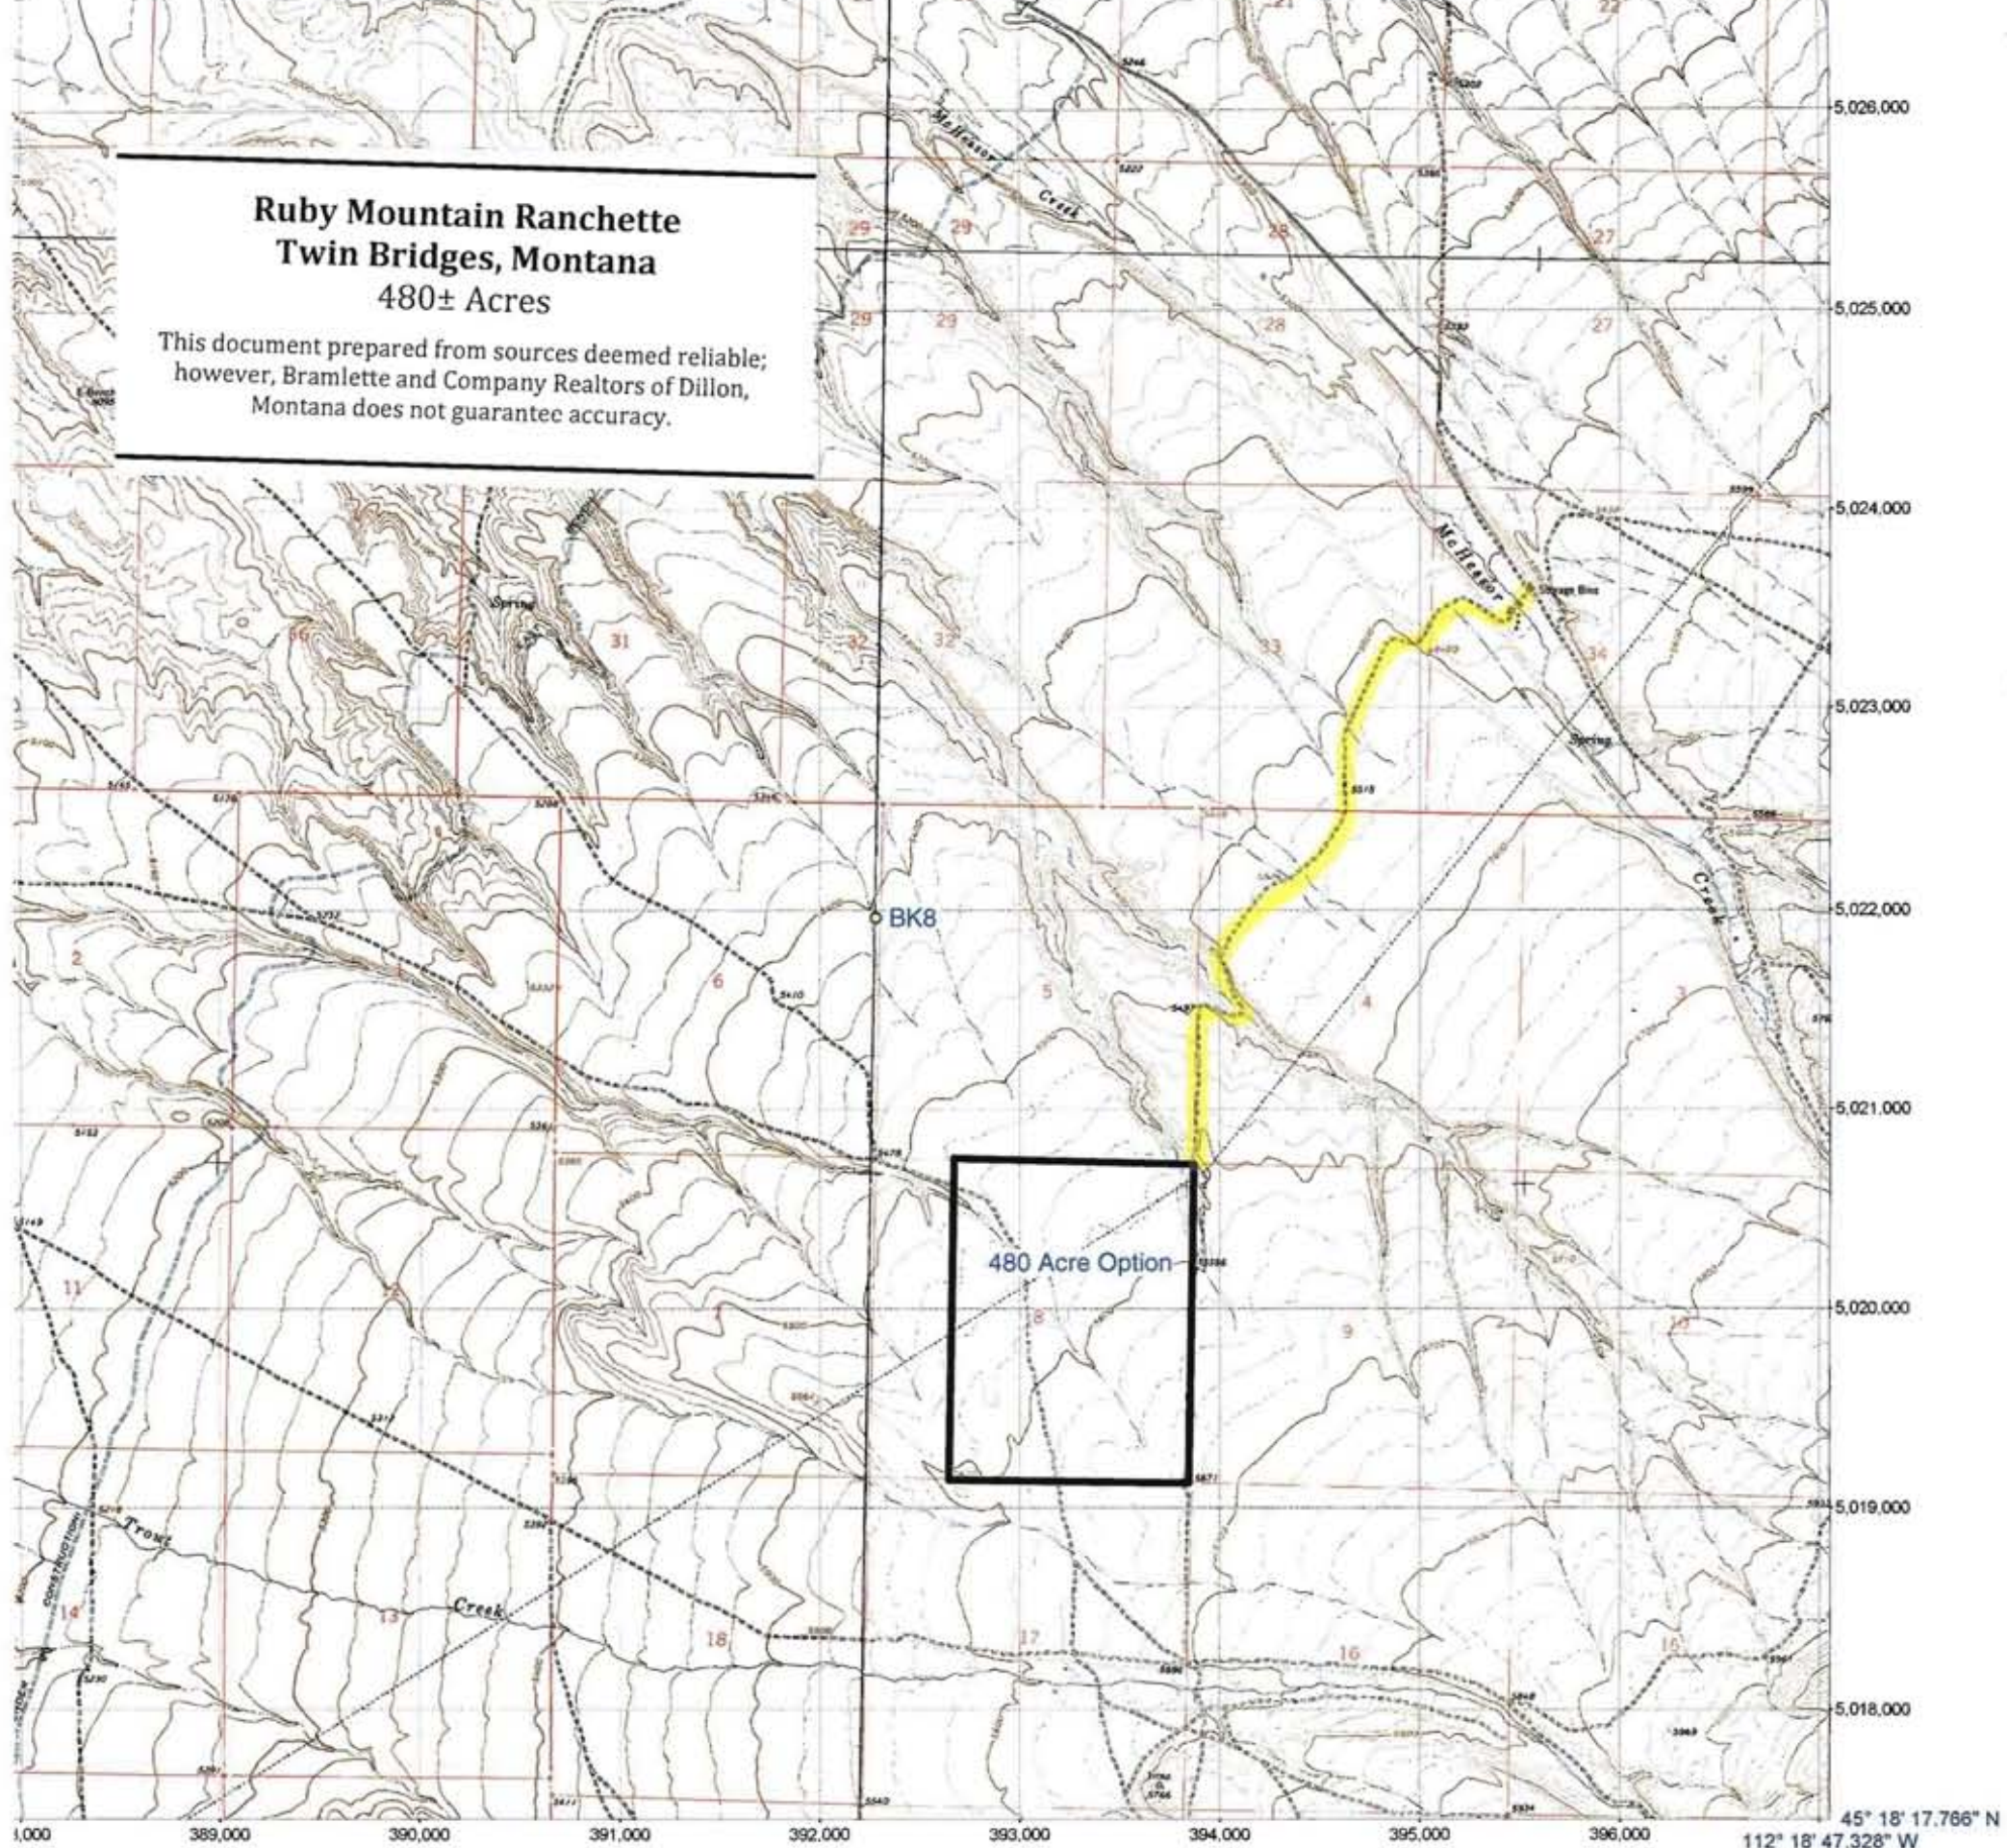

**Ruby Mountain Ranchette
Twin Bridges, Montana
480± Acres**

This document prepared from sources deemed reliable;
however, Bramlette and Company Realtors of Dillon,
Montana does not guarantee accuracy.

480 Acre Option

45° 18' 17.766" N
112° 18' 47.328" W

BigTopo Map

Ruby Mountain Ranchette Twin Bridges, Montana 480± Acres

This document prepared from sources deemed reliable;
however, Bramlette and Company Realtors of Dillon,
Montana does not guarantee accuracy.

4
2
3

7

15°
15'
00"

8